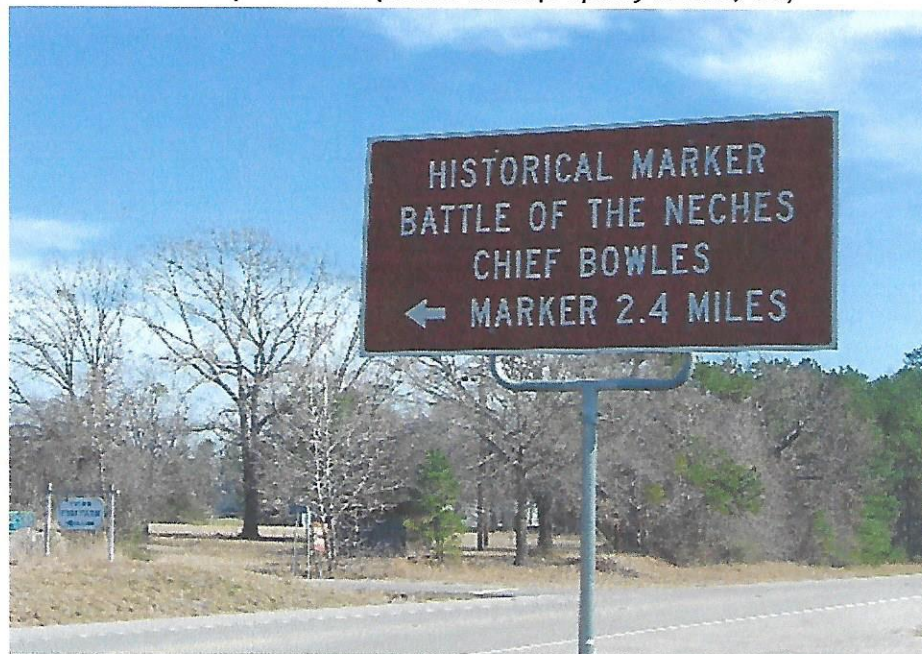

(Centennial Texas Monument 1936; Original Chief Bowles last homesite history monument fallen over in pasture on private land/property in Alto, TX.)

(Official Highway Direction Sign on TX. Hwy. 64 in Van Zandt, County.)